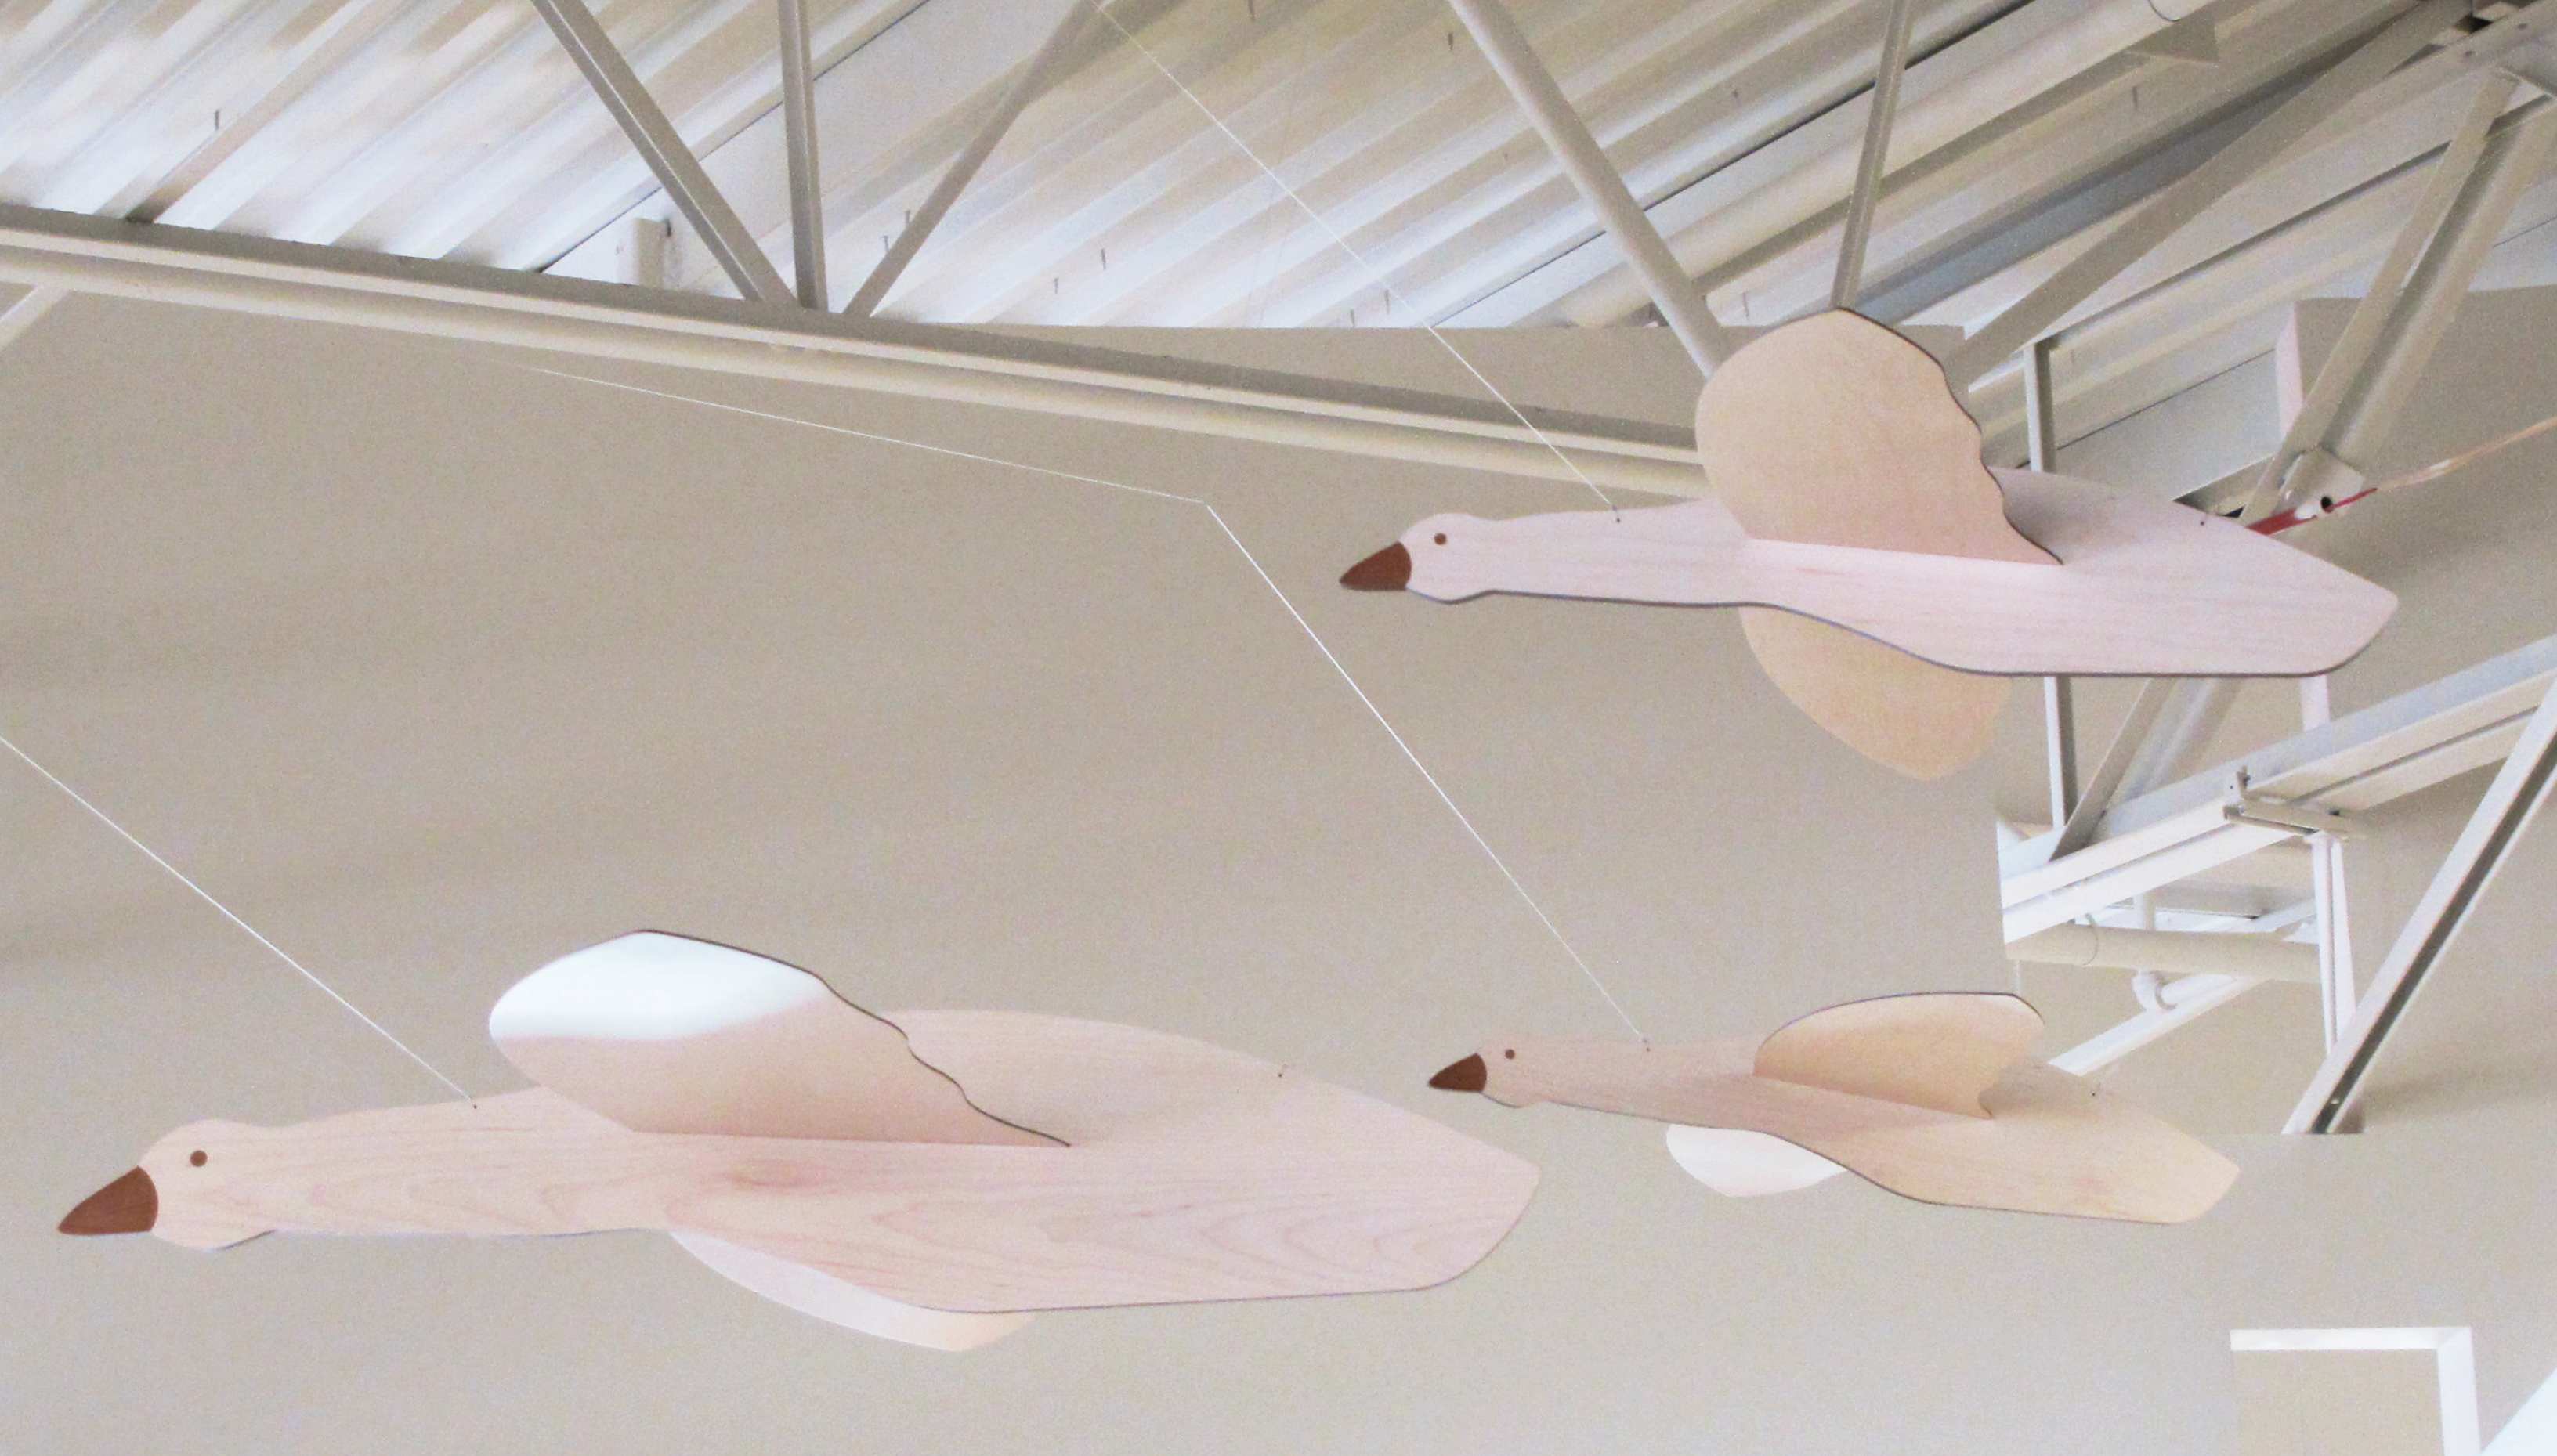

Mobiles

Add some aerial delight

Color the Air!

Butterflies, birds and other elements can be seen flying above the furniture of any setting with TMC's suspended Mobiles. Create an environment above the tables and chairs or even lobbies.

Overhead here incorporates Leaf Mobiles with Tree Appliques.

Migration Wayfinding

Goose Mobiles

A Fairytale Flourish

For Fairytale charm at the Indian Creek Library in Olathe, Kansas we added Dream Clouds, Moon & Stars Mobiles above the castle to provide delight as well as a wayfinding element to our LearnPLAY designed and fabricated space.

A photograph of a modern interior space featuring a wooden ceiling with exposed beams. Several seagull-shaped mobiles, made of light-colored wood or paper, are suspended from the ceiling. The mobiles are in various flying poses, some facing left and some facing right. The lighting is warm, with recessed ceiling lights visible. The overall aesthetic is clean and natural.