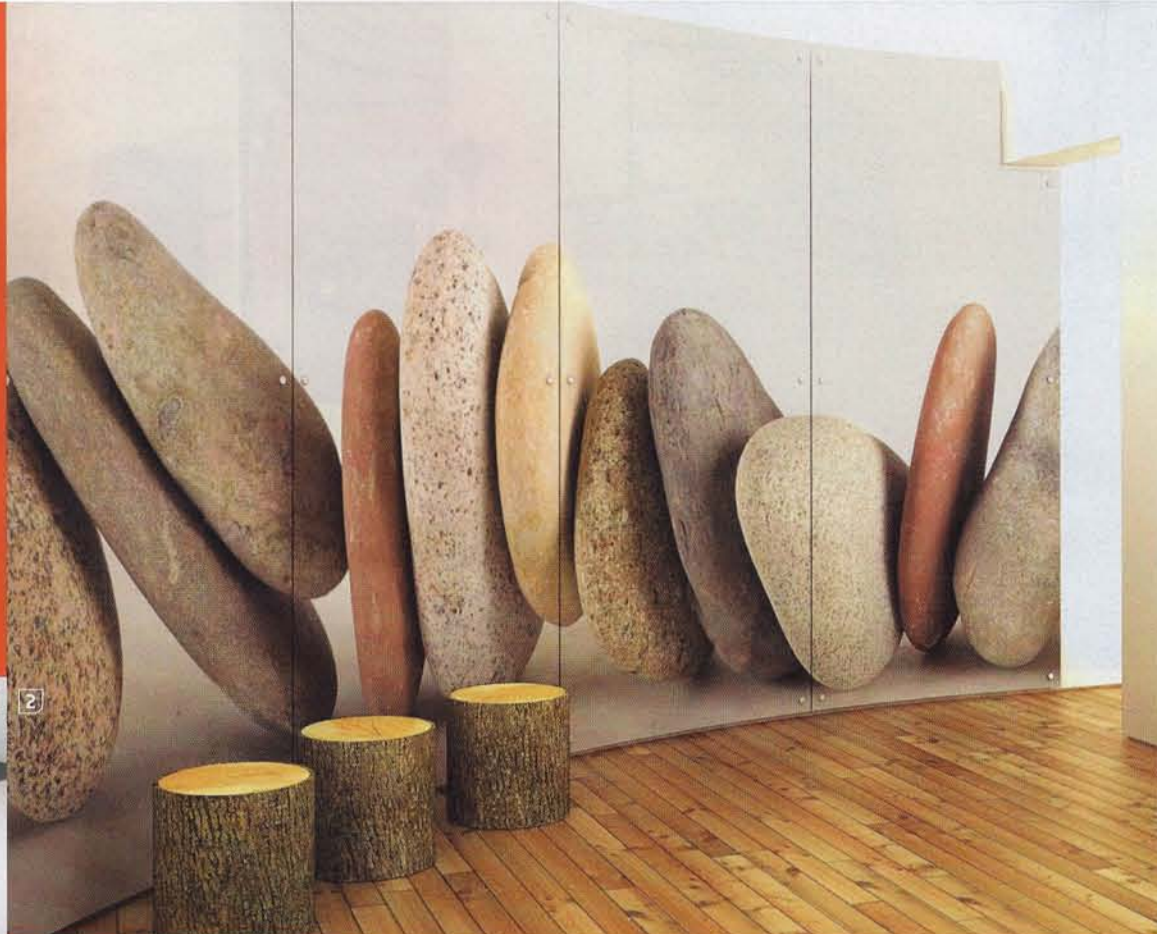

INTERIOR DESIGN®

OCTOBER 31
2011

market tabloid
cool for stools

seating

orange zest

This season's citrus crop is ripe for the picking

1. Eisenhower chair with laminate surface on molded plywood shell and solid maple legs by **TMC Furniture**. **circle 240**
2. Morfeo sofa in flexible polyurethane resin upholstered in elastic fabric with adjustable lamps by **Domodinamica**. **circle 241**
3. Piero Lissoni's Audrey chair in polypropylene with die-cast polished aluminum frame by **Kartell**. **circle 242**
4. Antonio Citterio's Ray club chair with bronze base by **B&B Italia**. **circle 243**
5. Cholo 2 chair with powder-coated steel base by **Ezequiel Farca**. **circle 244**

6. Mayflower chair in solid wood, foam, and batting with cotton-polyamide upholstery by **Roche Bobois**. **circle 245**
7. Clicquot lounge in PVC netting on powder-coated steel frame by **Ezequiel Farca**. **circle 246**
8. Patricia Urquiola's Comback chair with thermoplastic seat by **Kartell**. **circle 247**