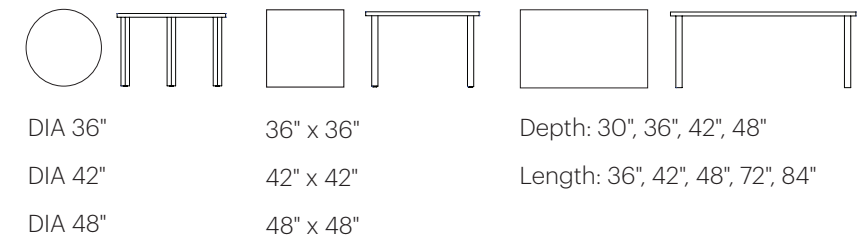

TMC  **KIDS**

Yuma Child Table Collection

Yuma Child Tables

The Yuma Table's square steel tube leg is clean and simple. A wide variety of powder coat finishes are available. Edge styles include: laminate, vinyl t-mold, maple and plywood edgebanding and solid wood edge. See our Price List for full shape and size offerings. The Yuma Child Tables come in 20", 24" and 26" table heights.