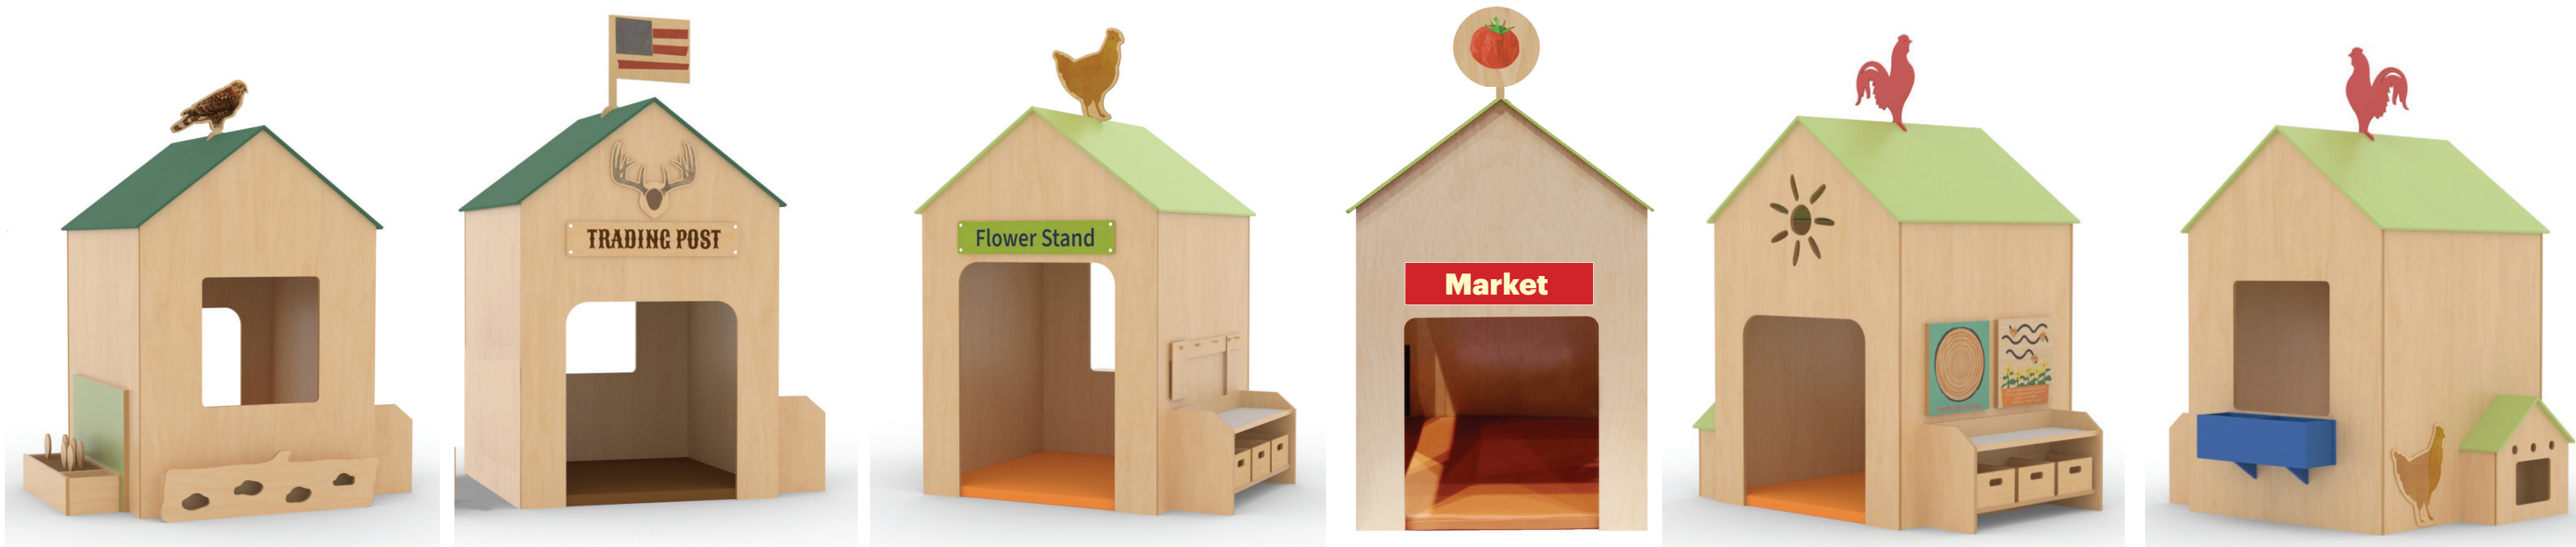

The Potting Shed

The Potting Shed

We all know how exciting forts can be. This Potting Shed was inspired with just that in mind. Children can imagine their own world and transform it into a playhouse—a puppet stage, a store, a post office, a bakery or a quiet reading nook. An optional mat is also available (as pictured). May be specified without a sun or a topper. See following pages for more accessory options, including the interchangeable topper and signs.

The Potting Shed

W 48" D 48" Roof Height 72"
Door Opening W 32" H 36"
Window Opening W 24" H 24"

Change the topper and turn it into a Store, School or Post Office and more!

Change the toppers to create a new space for children to PLAY! Add relevant elements: letters, stamps, rulers, cash register, cookie cutters, rolling pins, puzzles and more.

Add-Ons + Accessories

Chicken Coop with Hen Appliqué

The Chicken Coop offers an opportunity to store and count eggs. Add your own eggs or little chicks for more PLAY!

Window Box for planting

This Window Box comes with a furrow with paddles for planting flowers, herbs or tree seeds and a cubby for the paddles and books.

Magnetic Board with solid Maple frame

Magnet play helps with gross motor skills as they remove, slide, and add magnets to spell or create.

Flower Box for books

These Flower Boxes are perfect for storing books about plants, farming and the like. Book proximity is an important element for early learning spaces. Flower boxes mount to the side of the Potting Shed.